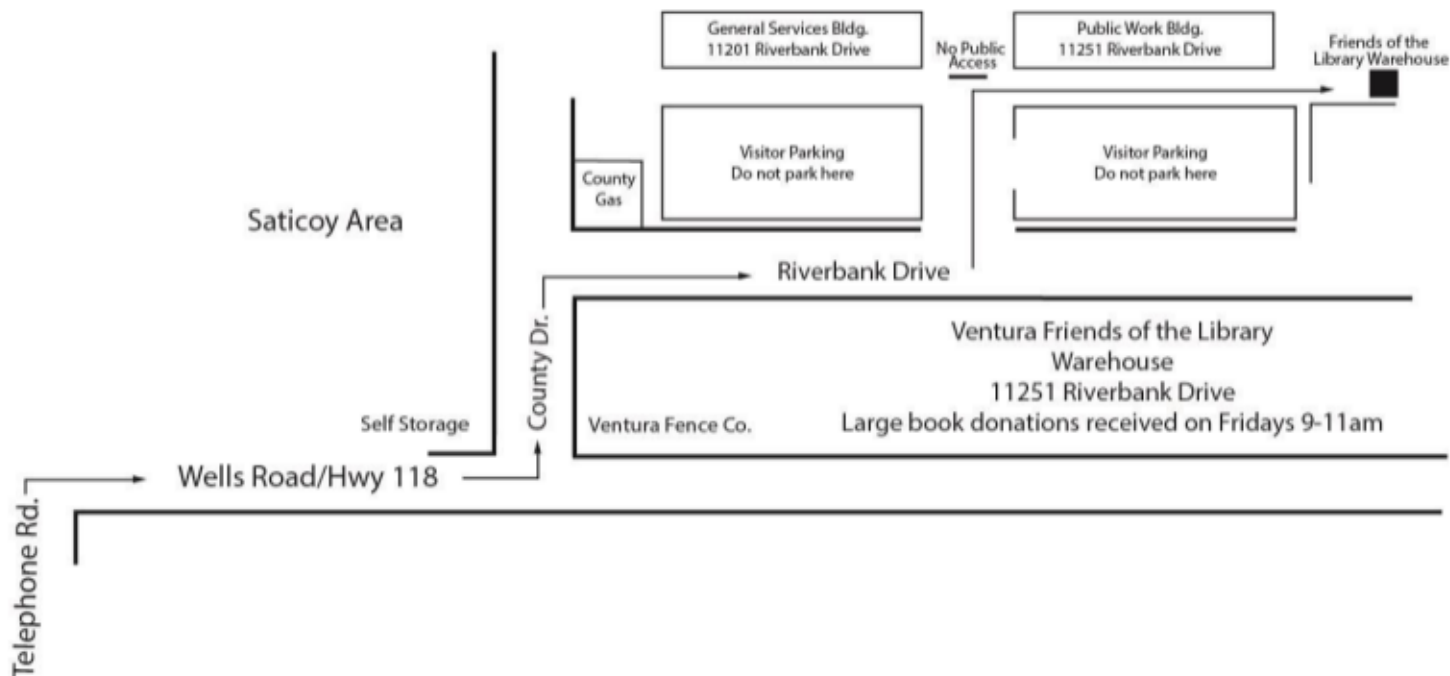

Book Donations to Friends of the Library Warehouse (especially for large amount of books)

Thank you for your donations to the Ventura Friends of the Library (VFOL). Please take donations in excess of 2 boxes to our warehouse facility which is open on Fridays from 9-11 am. The warehouse is a small structure located within the county's Saticoy General Services/Public Works yard. It has a green roof & located as a dark square on the above map.